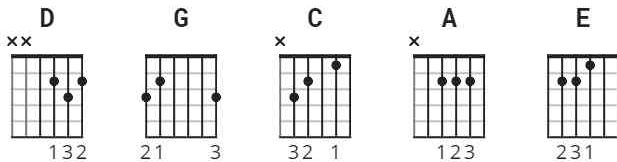

Til A Tear Becomes A Rose chords by Keith Whitley

Difficulty: novice
Tuning: E A D G B E
Capo: 3rd fret

CHORDS

Capo 3

[Intro]

D G

[Chorus]

G C
Darling I can see the clouds around you

D G
And in your heart I know a sorrow grows

G
But if you weep I'll be right here to

C
hold you

D G
Til each tear you cry becomes a rose

[Verse]

G
Dearest love I know your heart is

shattered

D G
And all my words can offer no relief

G
But my love will heal the pain you've

suffered

D G
And I'll be here if you should turn to me

[Chorus]

G C
Darling I can see the clouds around you

D G
And in your heart I know a sorrow grows

G
But if you weep I'll be right here to

C
hold you

D G
Til each tear you cry becomes a rose

[Bridge]

A

In deepest nights when memories tend to
gather

E A
Lay with me and put your fears to sleep

A
Cause there's no pain no dream can put us

under